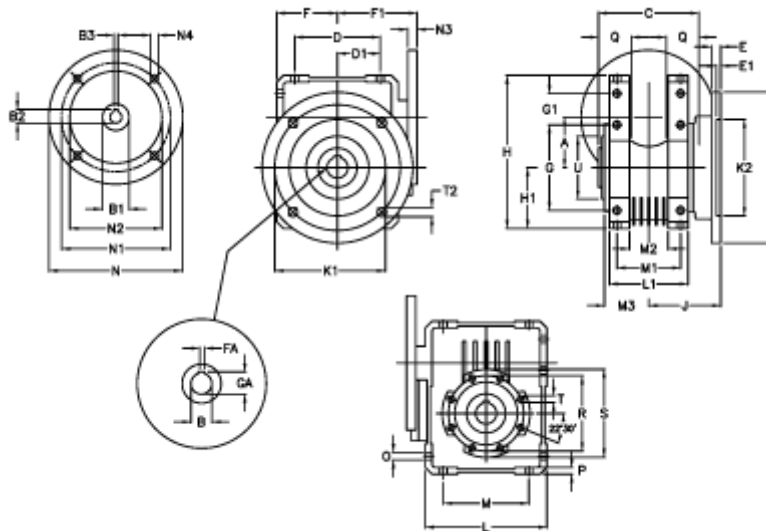

Article number: 392211002353636

Description: Worm Gear with Torque Limiter
W110 L2-UFC-23-P90 B14

Measures

A = 110.10	E = 20	H = 308.0	M = 184	N4 = 9	U = 130
B = 42	E1 = 12	H1 = 125.0	M1 = 115	O = 14.0	
B1 E7 = 24	F = 125	J = 131.5	M2 = 69	P = 14	
B2 = 27.3	F1 = 143	K = 280	M3 = 73.0	Q = 45	
B3 H9 = 8	FA = 12	K1 = 230	N = 140	R = 165	
C = 155	G = 184	K2 = 170	N1 = 115	S = 200	
D = 174.0	G1 = 58.0	L = 250	N2 = 95	T = M12x19	
D1 = 82.0	GA = 45.3	L1 = 143	N3 = 6.5	T2 = 13.0	